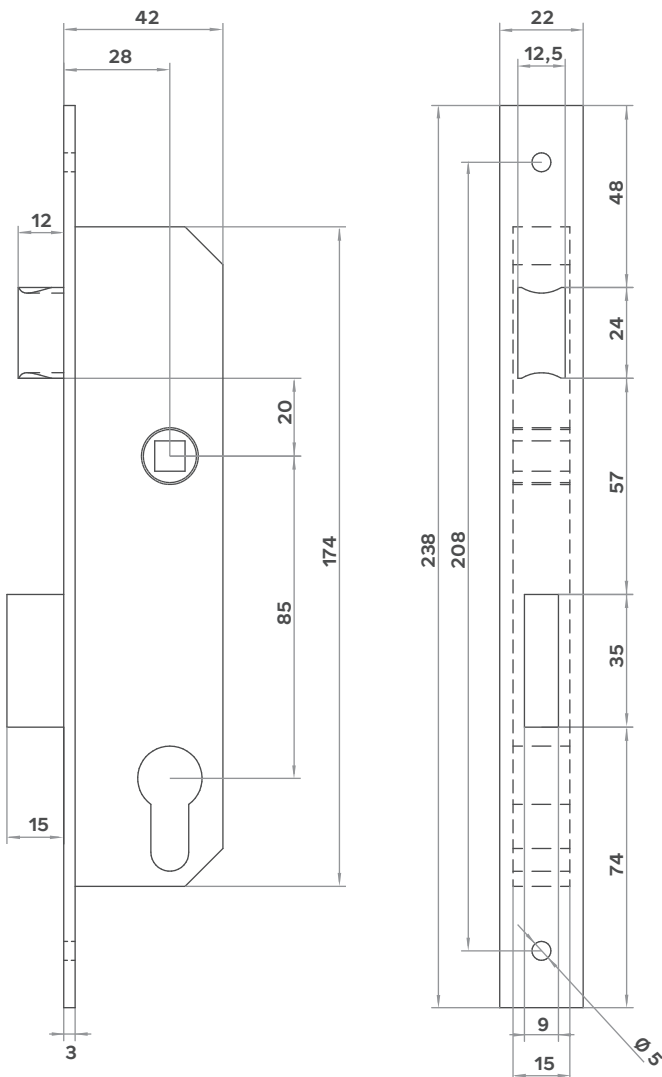

Digital Lock for **Aluminum** Profile

9001

FRONT 22X238 mm

BOX 42X174 mm

Opening by fingerprint, key, password, card, Bluetooth and via KALLAYConnect application.

Stainless steel latch bolt, **reversible from the outside.**

From inside the lock release by operating the handle / key.

Front touch screen and back cover with stainless steel handles.

Case and internal parts with galvanic protection.

Rectangular stainless steel latch bolt.

Water resistance: IP55

Mortise lock.

GRADE 3
REINFORCED