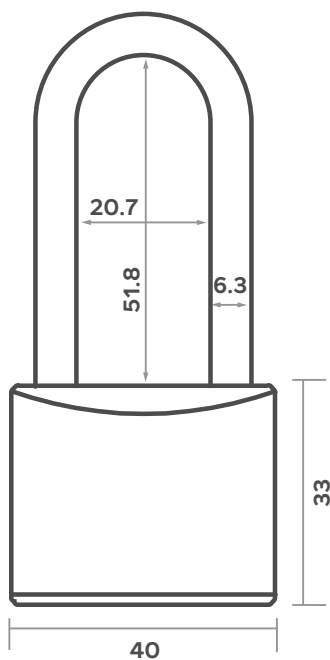

Longbow brass padlock in 40 mm

K40L

WIDTH 40 mm

HEIGHT 33 mm

40 mm solid brass body.
Double locking.
Special antipicking profile.
Hardened steel long bow.
3 brass keys.

INCLUDES
3 KEYS

DOUBLE
LOCK

SECURITY