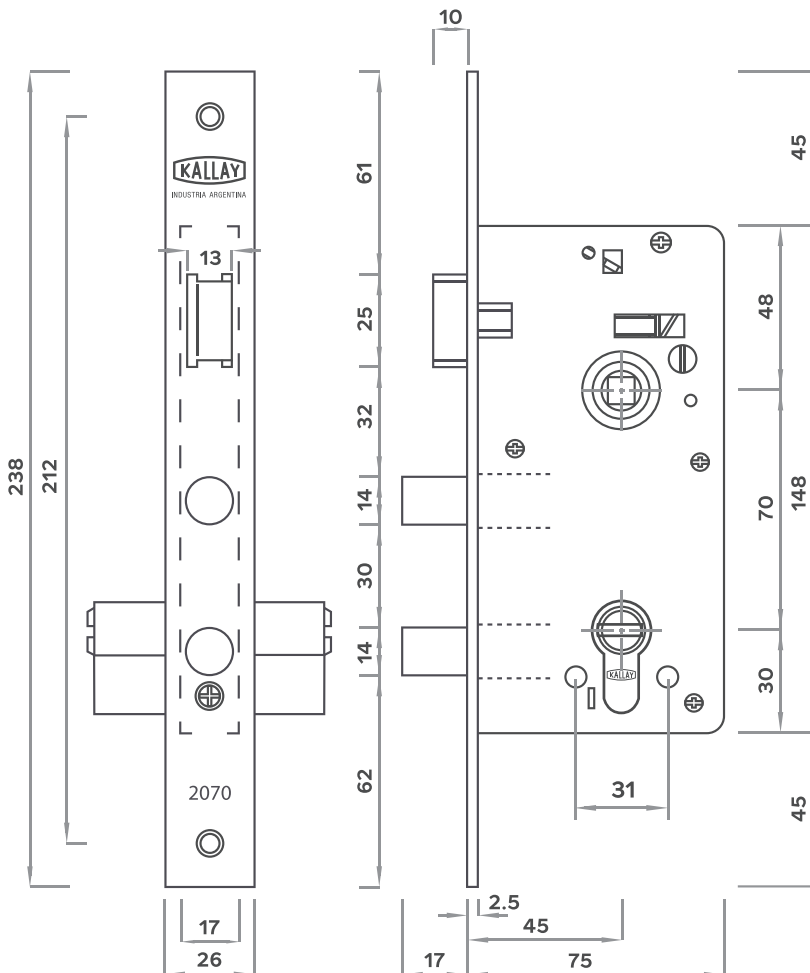

# Automatic Exterior Door Lock Euro Profile

**2070**

**FRONT 26X238 mm**

**BOX 75X148 mm**

**Euro profile cylinder.**

**Full or split latch** with drawn bronze tip, **reversible from the outside.**

Latch with two swivel bolts in drawn steel.

Casing and internal parts with galvanic protection of electrolytic zinc.

Automatic bolt actuation.

Dimple or toothed keys.

Mortise lock.

**ACCESSORIES**

**GRADE 3**  
**REINFORCED**