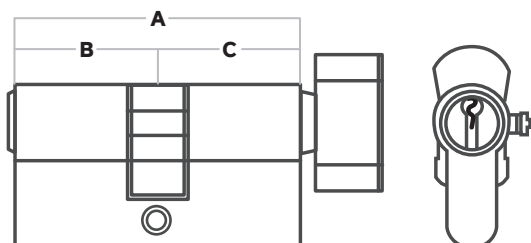

SYMMETRICAL AND ASYMMETRICAL CYLINDERS

A	B	C
60	30	30
70	30	40
70	35	35
80	40	40
80	30	50
90	30	60