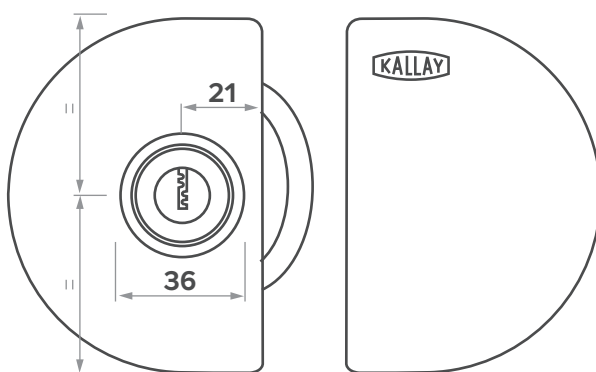

# Latch for glass door

**6100**

**WIDTH 68 mm**

**HIGH 94 mm**

Operated individually from outside and inside.  
Stainless steel case and back face.  
No drilling required.  
For hinged or sliding glass doors.  
Dimple keys and knob.