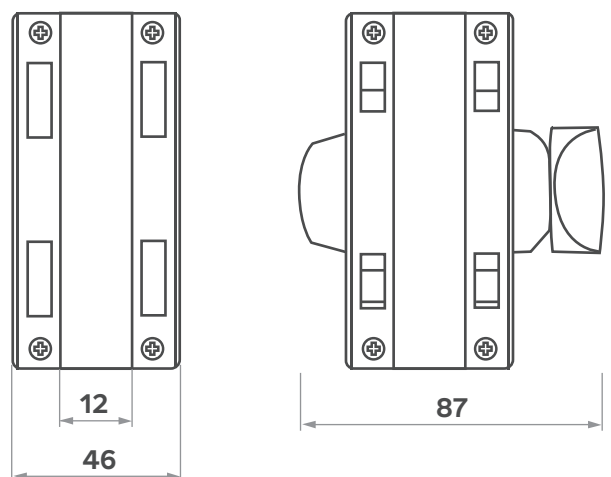

# Latch for glass door

**6100**

**WIDTH 68 mm**

**HIGH 94 mm**

Operated individually from outside and inside.  
Stainless steel case and back face.  
No drilling required.  
For hinged or sliding glass doors.  
Dimple keys and knob.