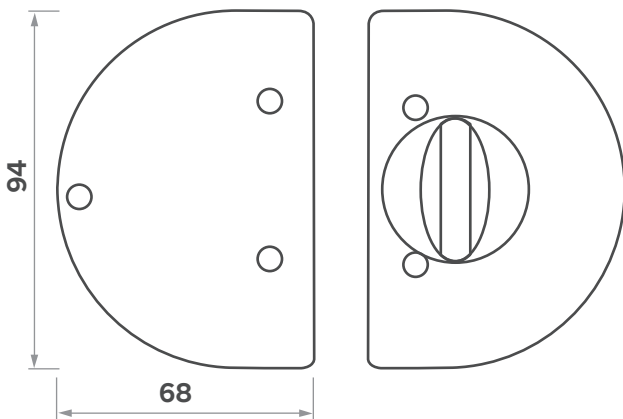

# Latch for glass door

**6100**

**WIDTH 68 mm**

**HIGH 94 mm**

Operated individually from outside and inside.  
Stainless steel case and back face.  
No drilling required.  
For hinged or sliding glass doors.  
Dimple keys and knob.