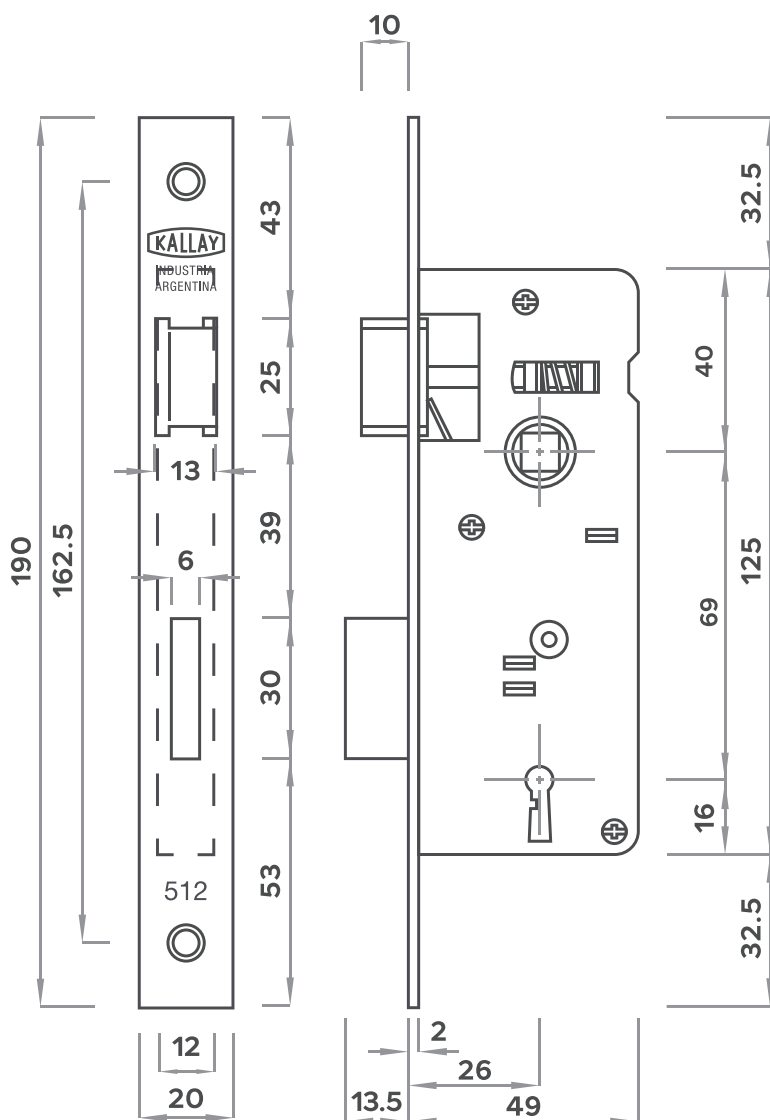

Interior Lock

512

FRONT 20X190 mm

BOX 49X125 mm

Suitable for metal profiles.

Full latch bolt with drawn bronze tip **reversible from the outside.**

Latch bolt made of laminated steel plate.

Narrow casing for metal doors.

Laminated steel springs.

Nickel-plated keys.

Mortise lock.

ACCESSORIES

GRADE 1
LIGHT USE