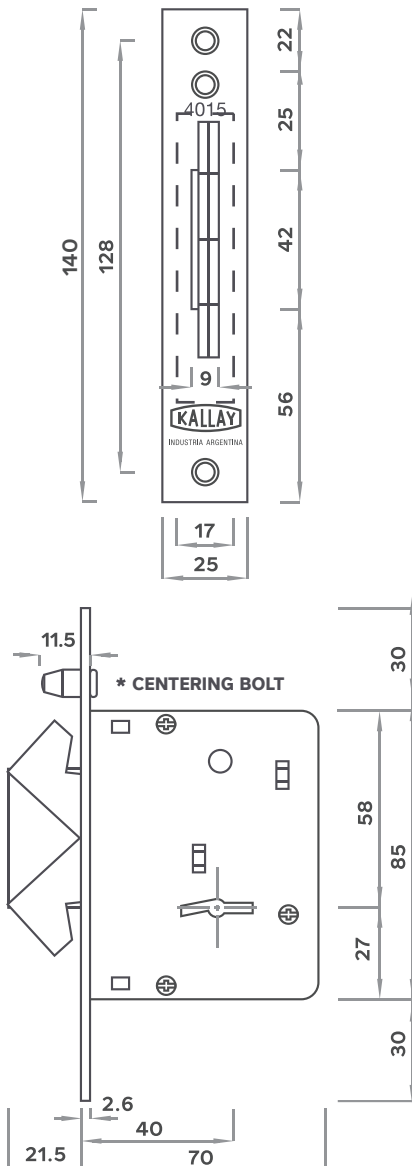

Exterior Sliding Deadbolt

4015

FRONT 25X140 mm

BOX 70X85 mm

Rectangular bolt of laminated steel with two hooks of the same material.
Box and interior parts with galvanic protection.
Six laminated bronze plates.
Forged bronze keys.
Centering bolt.
Mortise lock