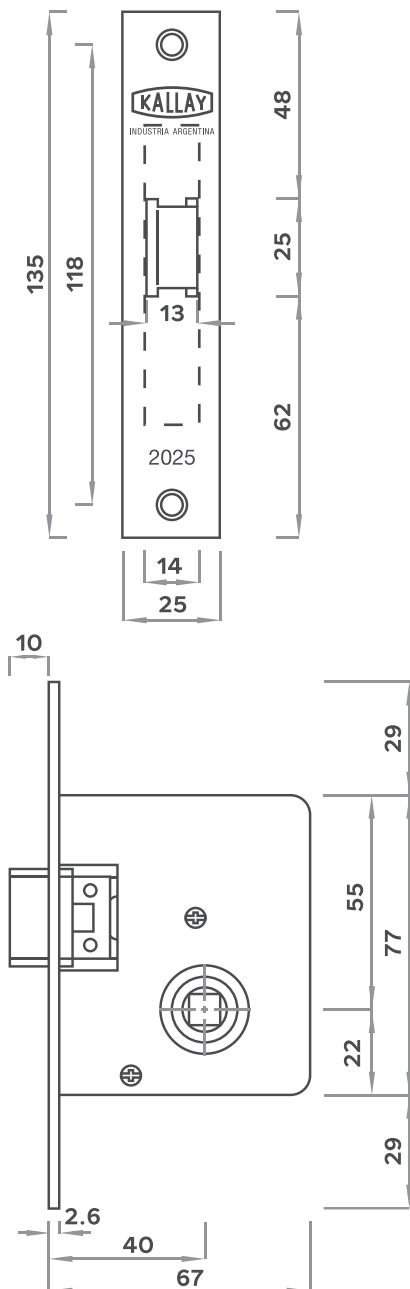

Latch

2025

FRONT 25X135 mm

BOX 67X77 mm

Whole or split drawn bronze latch.

Box and interior parts with galvanic protection of electrolytic zinc.

Keyless, to place handle.

Mortise lock.