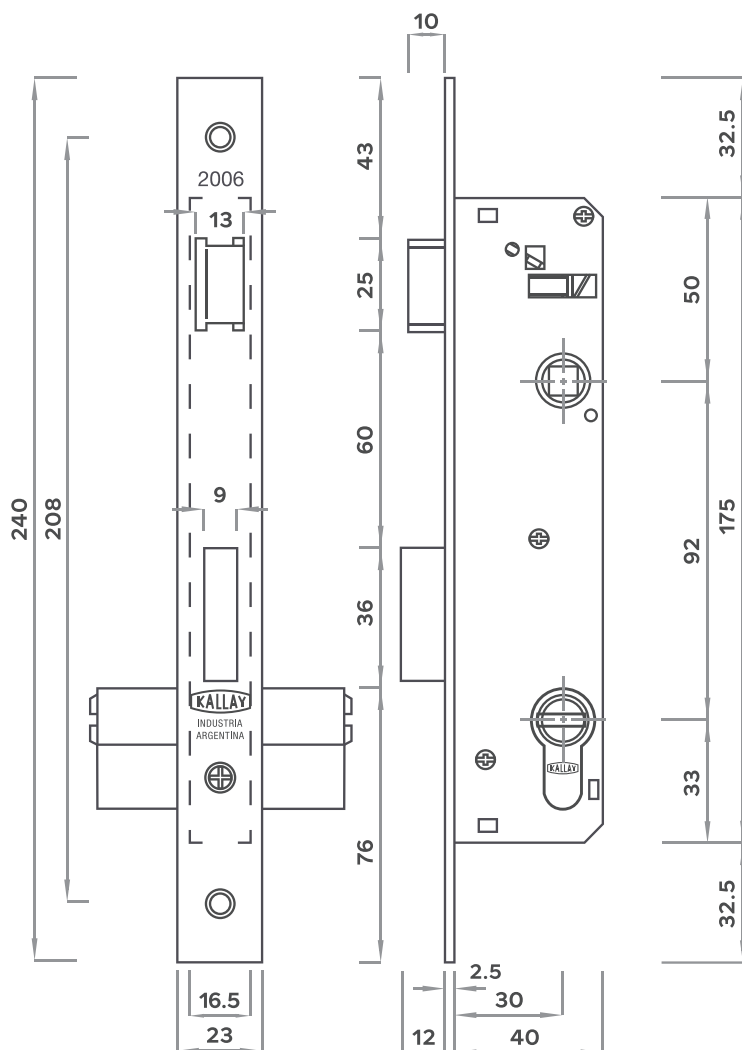

Exterior Door Lock for Aluminum profiles (Modena Style)

2006M

FRONT 23X240 mm

BOX 40X175 mm

Suitable for aluminum profiles.

Narrow casing

Euro Profile Cylinder.

Full drawn bronze bolt reversible from the outside.

Nickel-plated zamak rectangular bolt.

Case and interior parts with electrolytic zinc galvanic protection.

Dimple or serrated keys.

Key escutcheons with concealed screws.

Mortise lock.

With strike plate regulator system