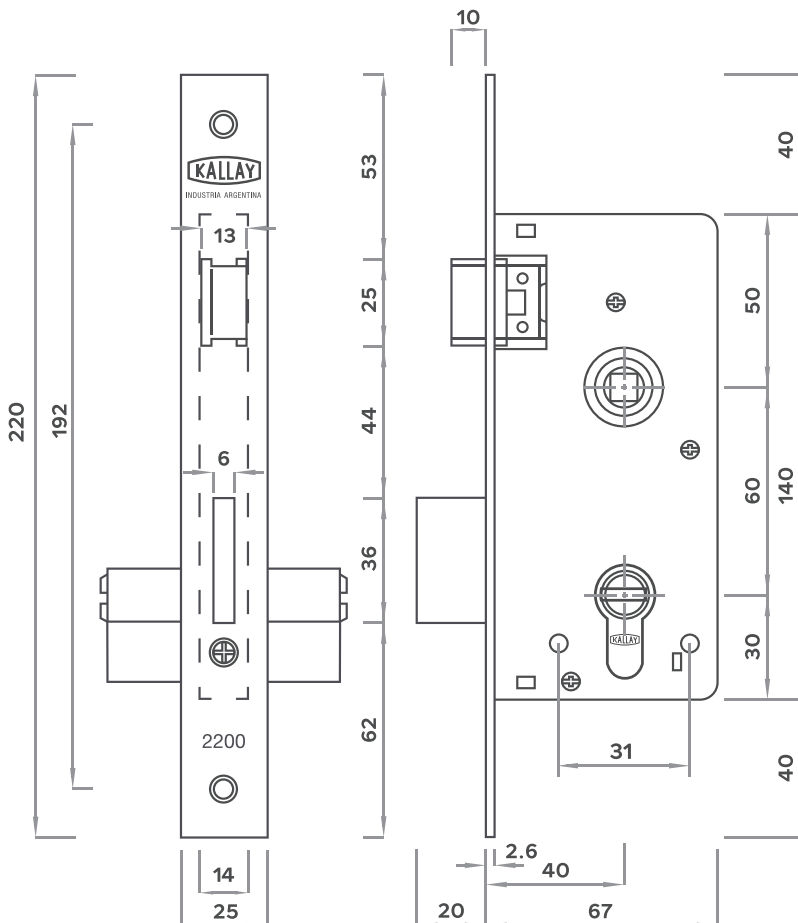

Exterior Door Lock Europrofile

2200

FRONT 25X220 mm

BOX 67X140 mm

Euro profile cylinder.

Full or split latch with drawn bronze tip, reversible from the outside.

Rectangular laminated steel bolt.

Casing and internal parts with electrolytic zinc galvanic protection.

Dimple or toothed keys.

Mortise lock

Security keyhole with through security screws.

ACCESSORIES

GRADE **3**
REINFORCED